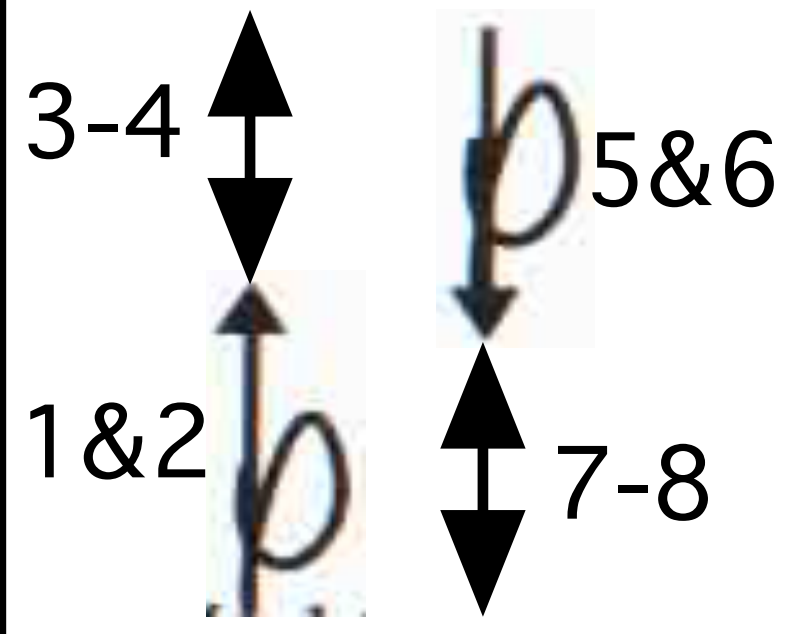

Colorado Cha Cha - Diagram

1 Fwd & Bk

starts on 3 in clubs

2 1/2 Turns

3 1/4 Tn & 2 Pivots

4 Four Sways

"1&2"s and "5&6"s are shuffle steps

"3-4"s and "7-8"s are rock steps (pivots Pt. 3)