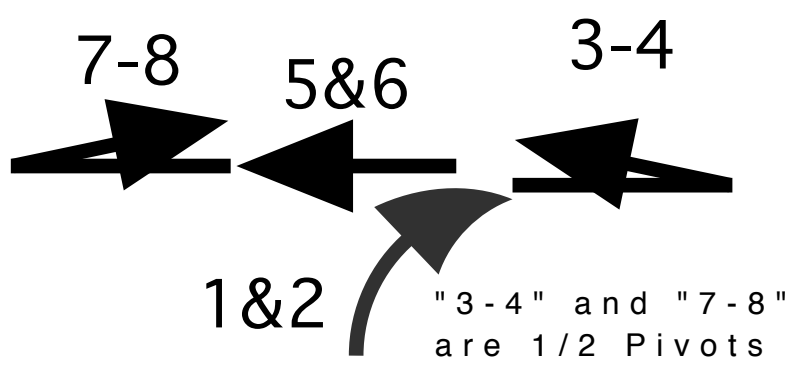

Colorado Cha Cha - Diagram

1 Fwd & Bk

starts on 3 in clubs

2 1/2 Turns

3 1/4 Tn & 2 Pivots

4 Four Sways

"1&2"s and "5&6"s are shuffle steps

"3-4"s and "7-8"s are rock steps (pivots Pt. 3)