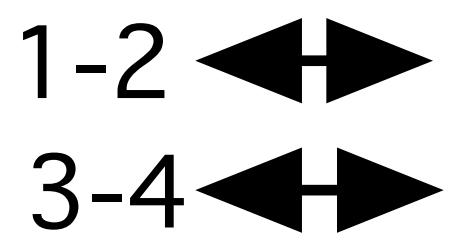

Colorado Cha Cha - Diagram

1 Fwd & Bk

starts on 3 in clubs

2 1/2 Turns

3 1/4 Tn & 2 Pivots

4 Four Sways

"1&2"s and "5&6"s are shuffle steps

"3-4"s and "7-8"s are rock steps (pivots Pt. 3)