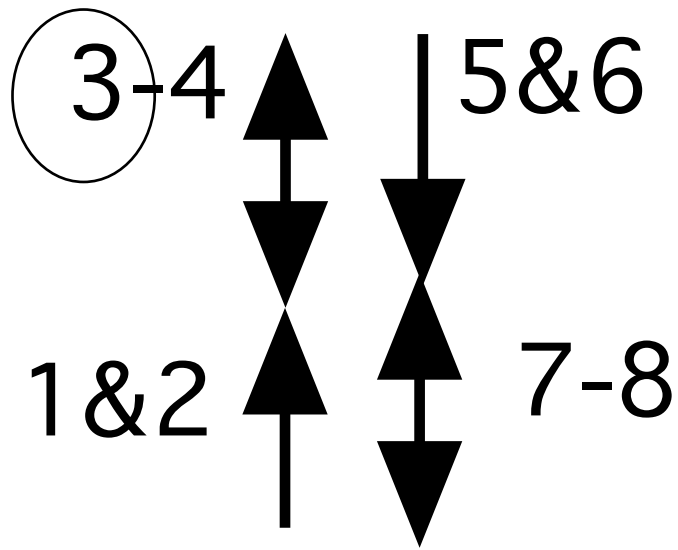

Colorado Cha Cha - Diagram

1 Fwd & Bk

starts on 3 in clubs

2 1/2 Turns

3 1/4 Tn & 2 Pivots

4 Four Sways

"1&2"s and "5&6"s are shuffle steps

"3-4"s and "7-8"s are rock steps (pivots Pt. 3)